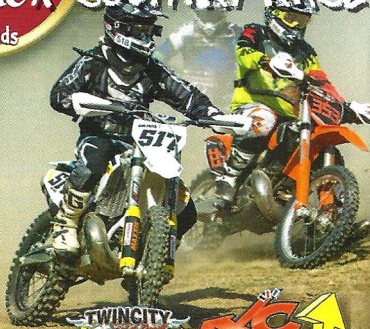

8th Annual

Miracle
Ride X-COUNTRY RACE

for
Riley Kids

Aug 19 - 20 MWXC

Sept 30 - Oct 1
Crossroads

**Location for both races is Lawrence County
Recreational Park, 99 Moore Lane, Springville, IN.**

Cross Country Racing for bikes, quads and S x S. All age classes. Camping primitive and elect RV sites available. Vendors. Music. Adventure/Dual Sport rides sponsored by Discover Indiana Riding Trails. 100% of gate admission, camping and ice fees donated to Riley Hospital for children by ABATE of Indiana, Midwest XC and Crossroads Race Series! Visit abateonline.org and miracleride.net or find us on Facebook for more info.